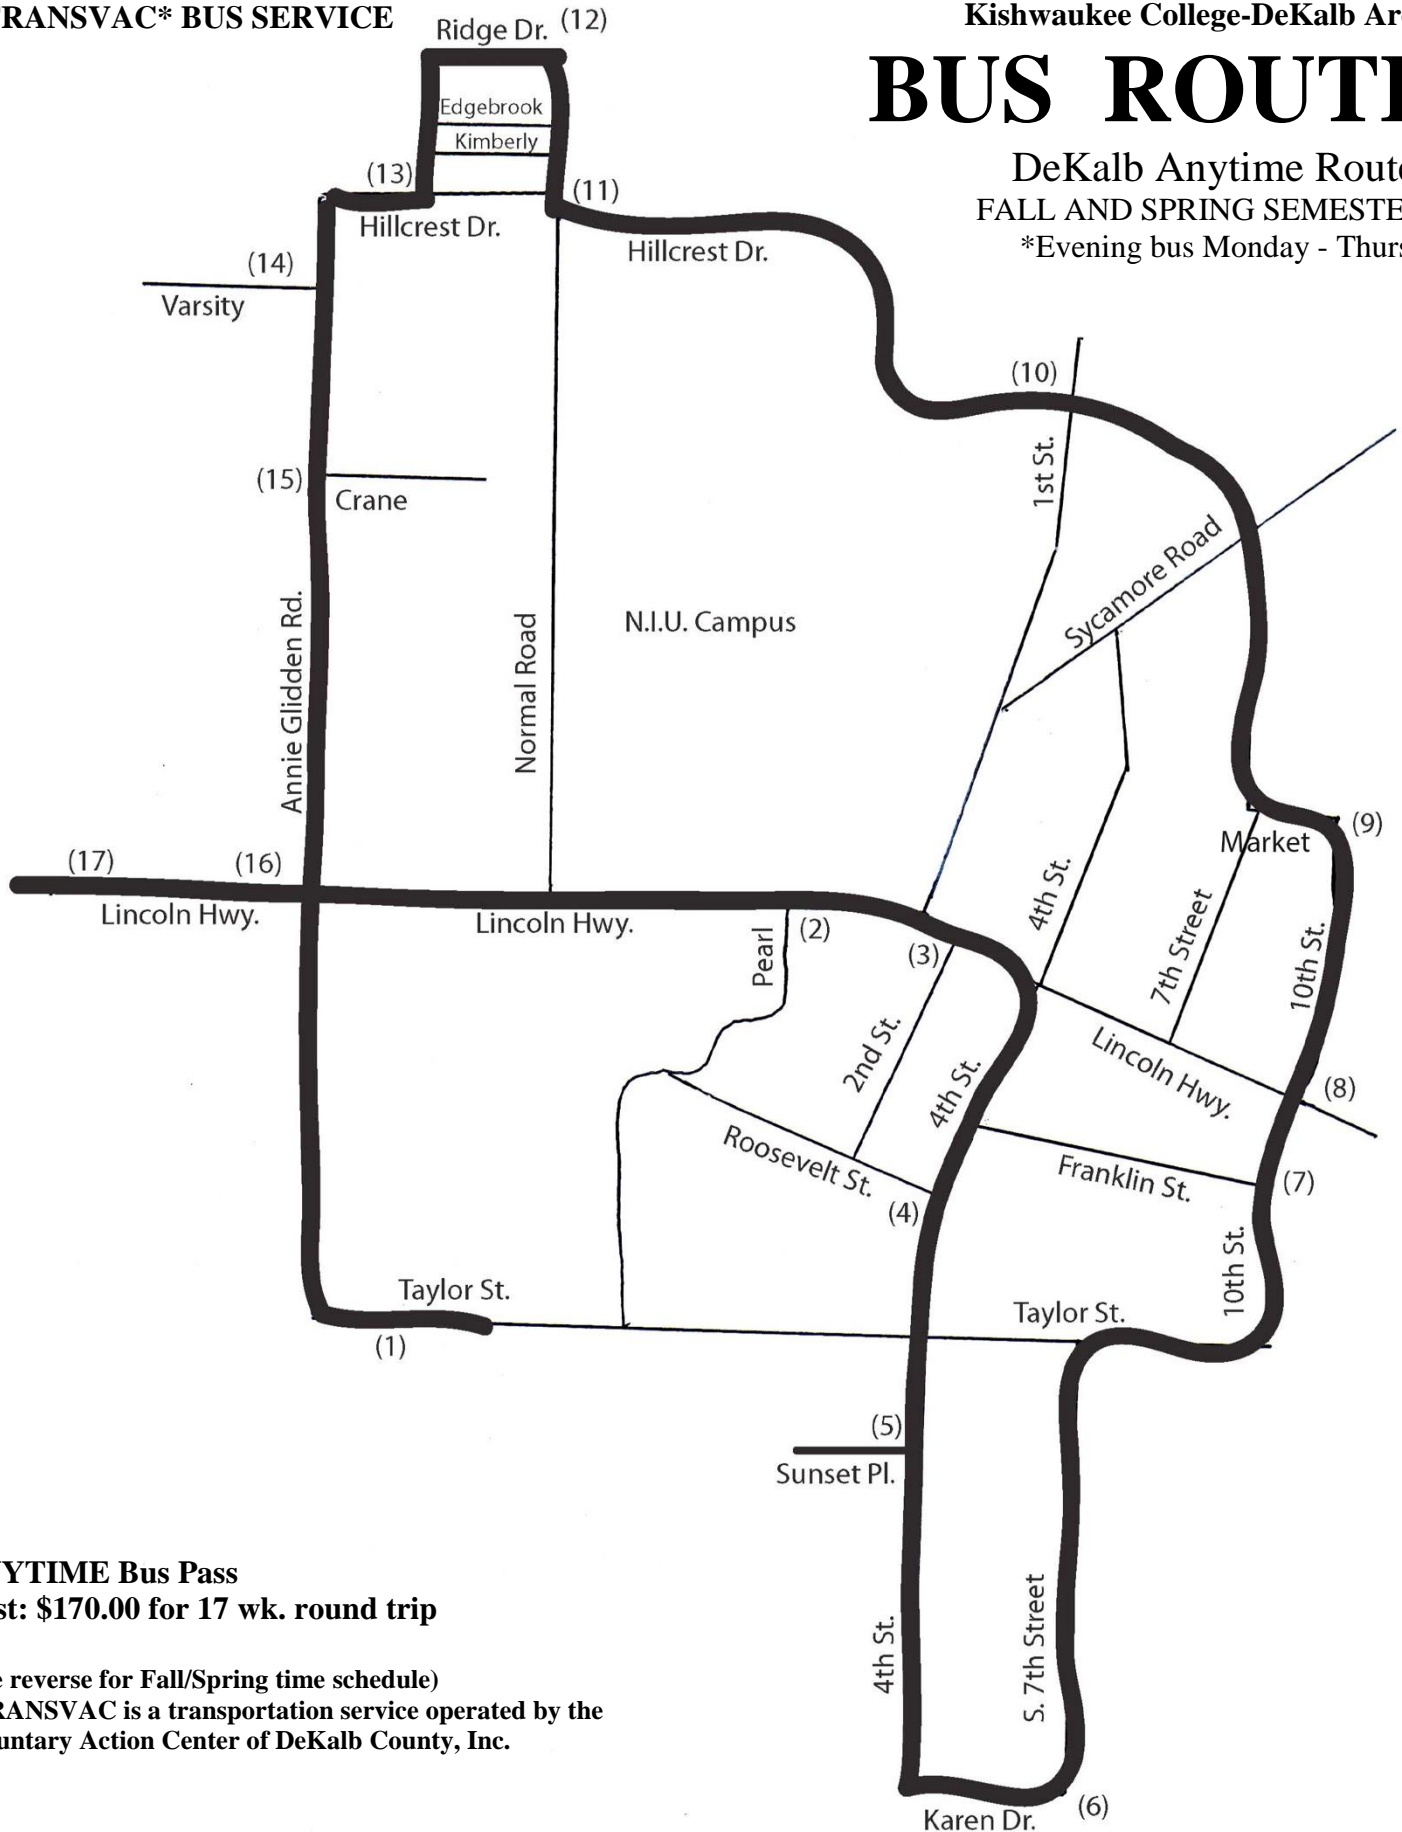

BUS ROUTE

DeKalb Anytime Route
FALL AND SPRING SEMESTERS
*Evening bus Monday - Thursday

ANYTIME Bus Pass

Cost: $170.00 for 17 wk. round trip

(See reverse for Fall/Spring time schedule)

*TRANSVAC is a transportation service operated by the Voluntary Action Center of DeKalb County, Inc.