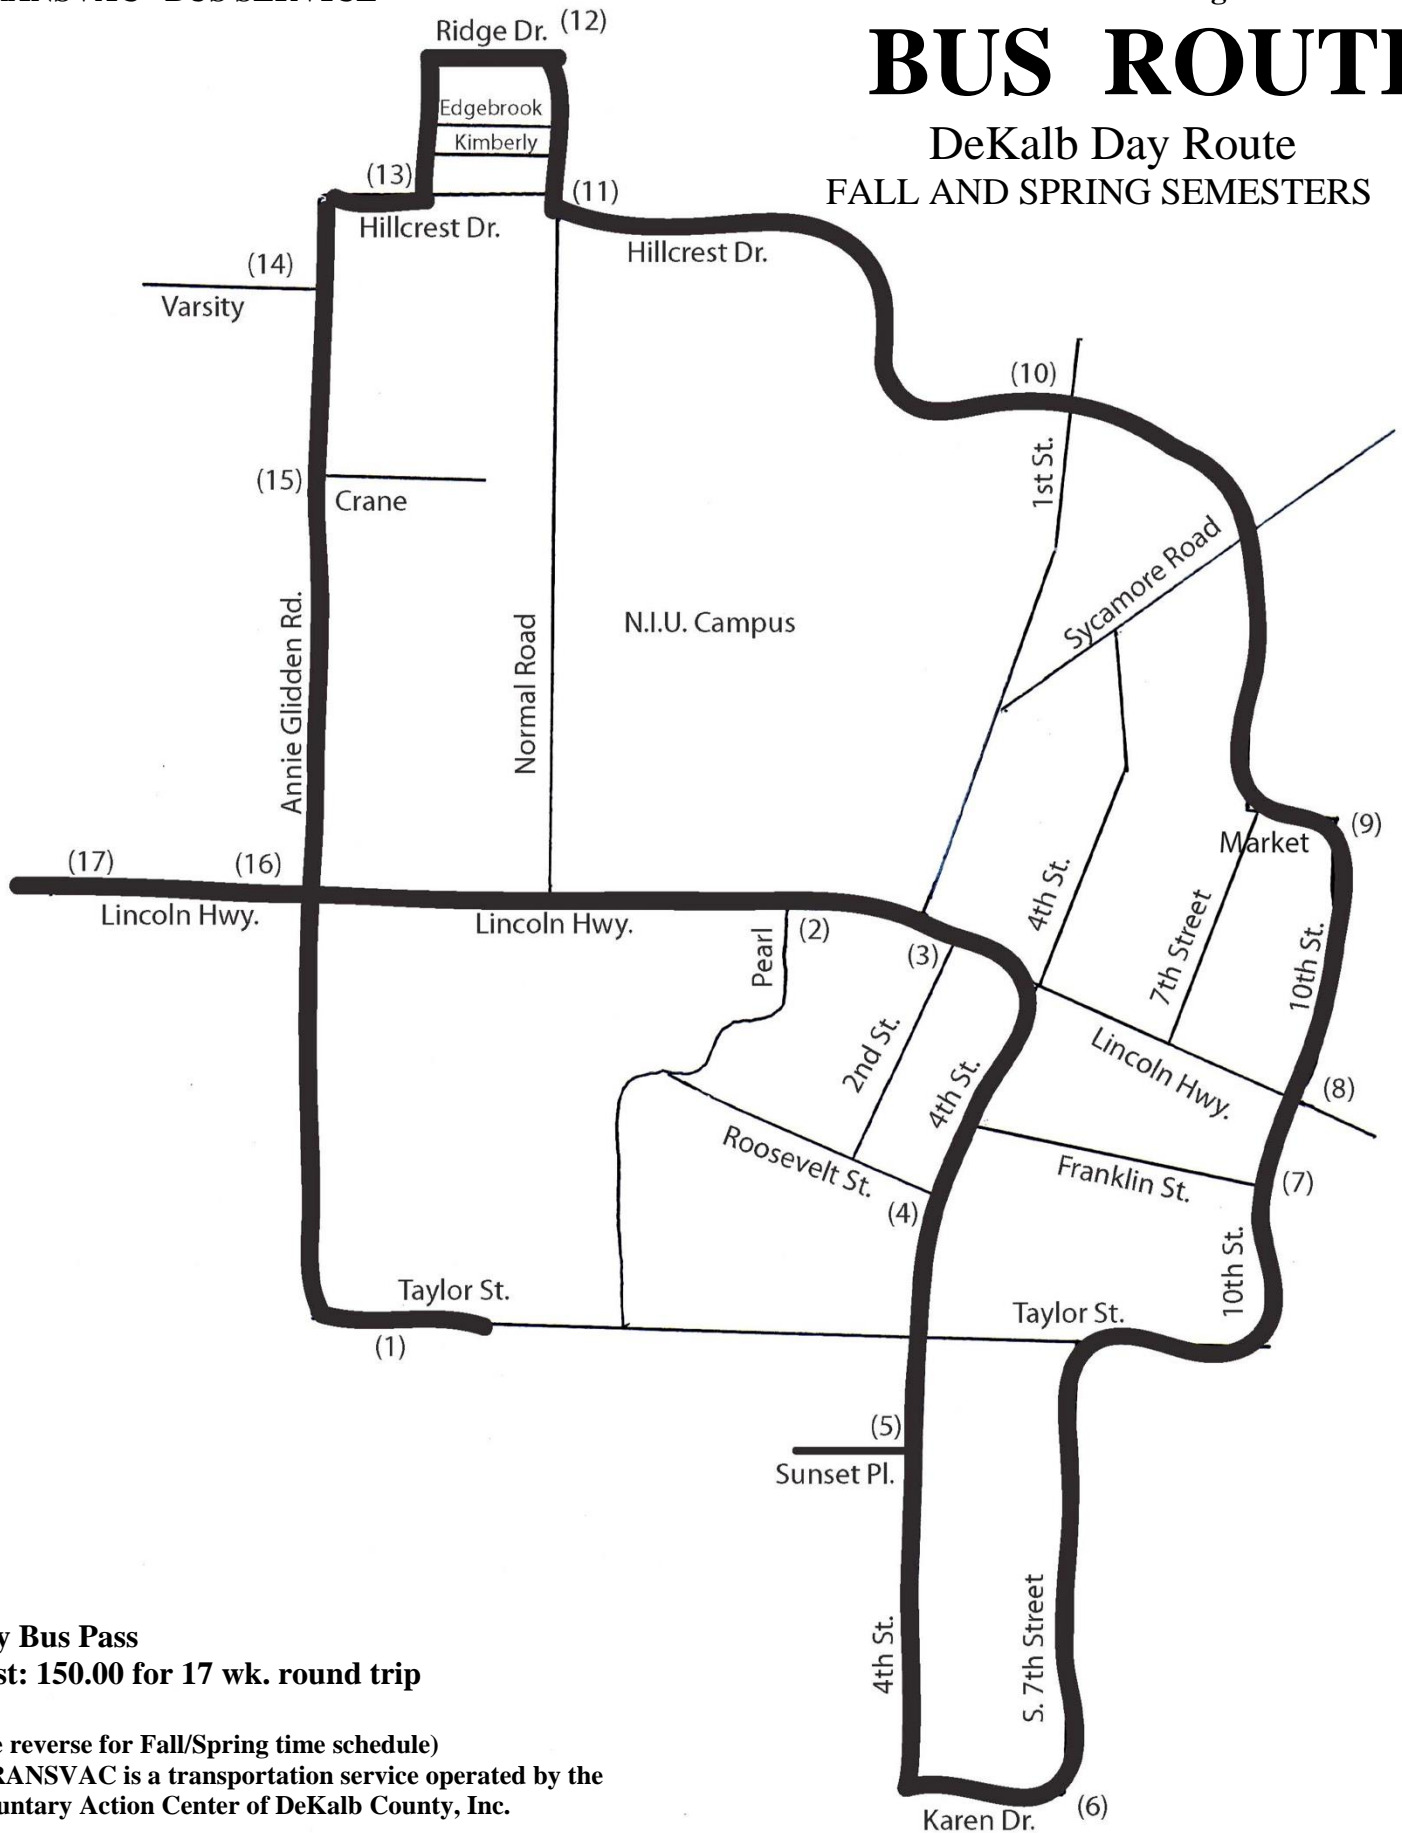

# BUS ROUTE

DeKalb Day Route  
FALL AND SPRING SEMESTERS

**Day Bus Pass**

**Cost: 150.00 for 17 wk. round trip**

(See reverse for Fall/Spring time schedule)

\*TRANSVAC is a transportation service operated by the  
Voluntary Action Center of DeKalb County, Inc.

*Please plan to arrive at the bus stop ten minutes prior to posted times. Due to traffic/weather conditions the bus times are approximate.*

**Estimated Pick-up Times:**

1. Taylor-Riverside Apts. - 7:00am/8:00am/9:00am/10:00am/1:00pm/2:00pm/3:00pm
2. Lincoln Hwy. at Pearl St. - 7:03am/8:03am/9:03am/10:03am/1:03pm/2:03pm/3:03pm
3. Lincoln Hwy. at 2nd St. - 7:06am/8:06am/9:06am/10:06am/1:06pm/2:06pm/3:06pm
4. Roosevelt St. at 4th St. - 7:08am/8:08am/9:08am/10:08am/1:08pm/2:08pm/3:08pm
5. 4th & Sunset Pl. - 7:09am/8:09am/9:09am/10:09am/1:09pm/2:09pm/3:09pm
6. Karen Drive at S. 7th St. - 7:11am/8:11am/9:11am/10:11am/1:11pm/2:11pm/3:11pm
7. Franklin St. at 10th St. - 7:13am/8:13am/9:13am/10:13am/1:13pm/2:13pm/3:13pm
8. 10th St. at Lincoln Hwy. - 7:15am/8:15am/9:15am/10:15am/1:15pm/2:15pm/3:15pm
9. 10th St. at Market - 7:17am/8:17am/9:17am/10:17am/1:17pm/2:17pm/3:17pm
10. Hillcrest at 1st St. - 7:20am/8:20am/9:20am/10:20am/1:20pm/2:20pm/3:20pm
11. Hillcrest at Normal - 7:22am/8:22am/9:22am/10:22am/1:22pm/2:22pm/3:22pm
12. Ridge Drive - 7:24am/8:24am/9:24am/10:24am/1:24pm/2:24pm/3:24pm
13. Hillcrest at Blackhawk (Cinema) - 7:25am/8:25am/9:25am/10:25am/1:25pm/2:25pm/3:25pm
14. Annie Glidden at Varsity - 7:27am/8:27am/9:27am/10:27am/1:27pm/2:27pm/3:27pm
15. Annie Glidden at Crane - 7:30am/8:30am/9:30am/10:30am/1:30pm/2:30pm/3:30pm
16. Lincoln Hwy. at Annie Glidden (Popeyes Chicken) - 7:32am/8:32am/9:32am/10:32am/1:32pm/2:32pm/3:32pm
17. Lincoln Hwy. at Gideon Ct. Apts. - 7:33am/8:33am/9:33am/10:33am/1:33pm/2:33pm/3:33pm
18. Arrive at Kish – Approximately 7:50am/8:50am/9:50am/10:50am/1:50pm/2:50pm/3:50pm