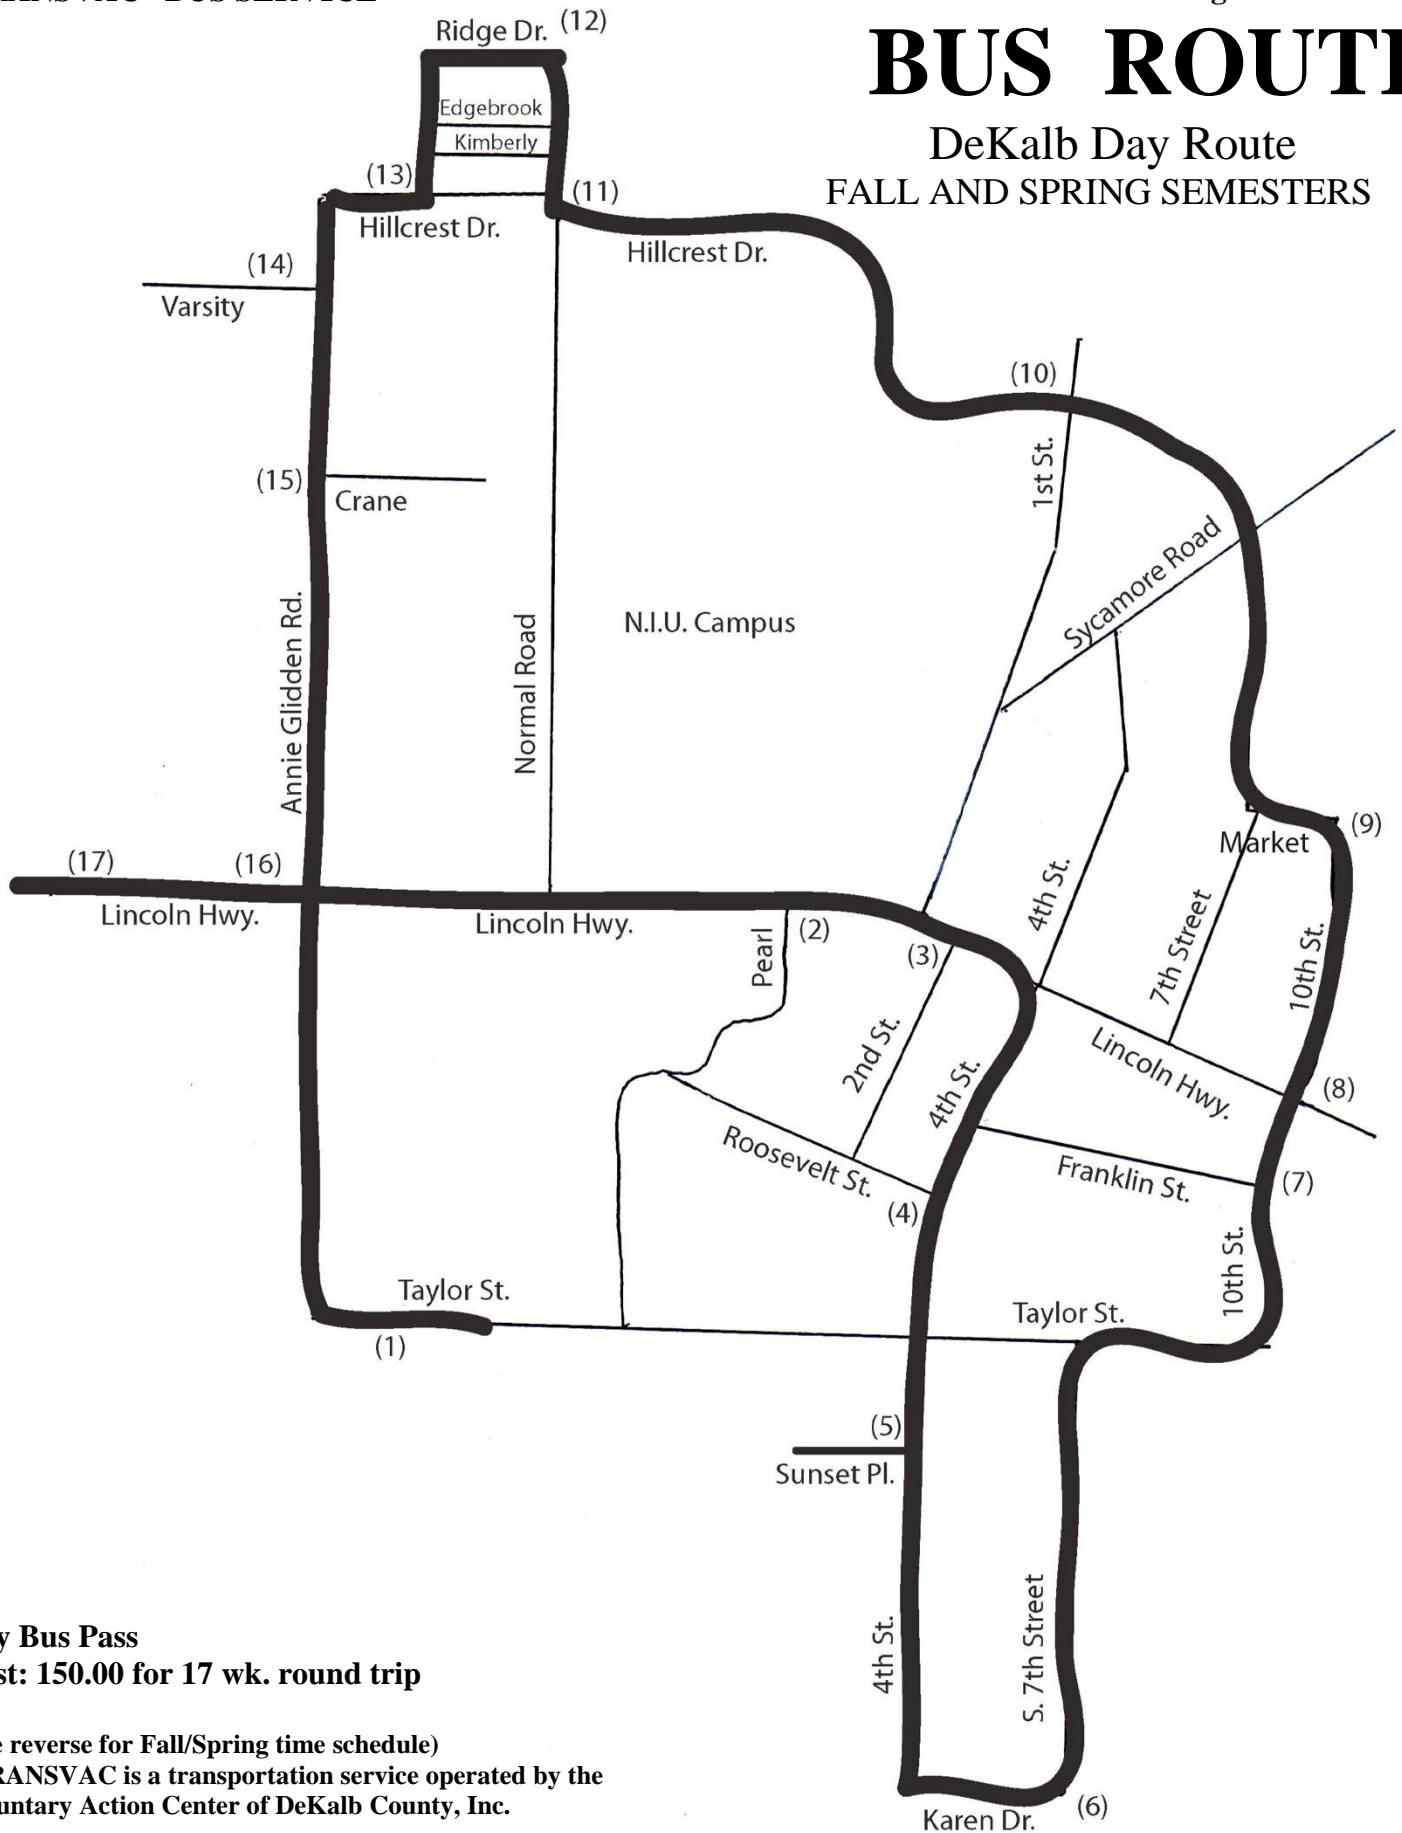

BUS ROUTE

DeKalb Day Route
FALL AND SPRING SEMESTERS

Day Bus Pass

Cost: 150.00 for 17 wk. round trip

(See reverse for Fall/Spring time schedule)

*TRANSVAC is a transportation service operated by the
Voluntary Action Center of DeKalb County, Inc.

Please plan to arrive at the bus stop ten minutes prior to posted times. Due to traffic/weather conditions the bus times are approximate.

Estimated Pick-up Times:

1. Taylor-Riverside Apts. - 7:00am/8:00am/9:00am/10:00am/1:00pm/2:00pm/3:00pm
2. Lincoln Hwy. at Pearl St. - 7:03am/8:03am/9:03am/10:03am/1:03pm/2:03pm/3:03pm
3. Lincoln Hwy. at 2nd St. - 7:06am/8:06am/9:06am/10:06am/1:06pm/2:06pm/3:06pm
4. Roosevelt St. at 4th St. - 7:08am/8:08am/9:08am/10:08am/1:08pm/2:08pm/3:08pm
5. 4th & Sunset Pl. - 7:09am/8:09am/9:09am/10:09am/1:09pm/2:09pm/3:09pm
6. Karen Drive at S. 7th St. - 7:11am/8:11am/9:11am/10:11am/1:11pm/2:11pm/3:11pm
7. Franklin St. at 10th St. - 7:13am/8:13am/9:13am/10:13am/1:13pm/2:13pm/3:13pm
8. 10th St. at Lincoln Hwy. - 7:15am/8:15am/9:15am/10:15am/1:15pm/2:15pm/3:15pm
9. 10th St. at Market - 7:17am/8:17am/9:17am/10:17am/1:17pm/2:17pm/3:17pm
10. Hillcrest at 1st St. - 7:20am/8:20am/9:20am/10:20am/1:20pm/2:20pm/3:20pm
11. Hillcrest at Normal - 7:22am/8:22am/9:22am/10:22am/1:22pm/2:22pm/3:22pm
12. Ridge Drive - 7:24am/8:24am/9:24am/10:24am/1:24pm/2:24pm/3:24pm
13. Hillcrest at Blackhawk (Cinema) - 7:25am/8:25am/9:25am/10:25am/1:25pm/2:25pm/3:25pm
14. Annie Glidden at Varsity - 7:27am/8:27am/9:27am/10:27am/1:27pm/2:27pm/3:27pm
15. Annie Glidden at Crane - 7:30am/8:30am/9:30am/10:30am/1:30pm/2:30pm/3:30pm
16. Lincoln Hwy. at Annie Glidden (Popeyes Chicken) - 7:32am/8:32am/9:32am/10:32am/1:32pm/2:32pm/3:32pm
17. Lincoln Hwy. at Gideon Ct. Apts. - 7:33am/8:33am/9:33am/10:33am/1:33pm/2:33pm/3:33pm
18. Arrive at Kish – Approximately 7:50am/8:50am/9:50am/10:50am/1:50pm/2:50pm/3:50pm