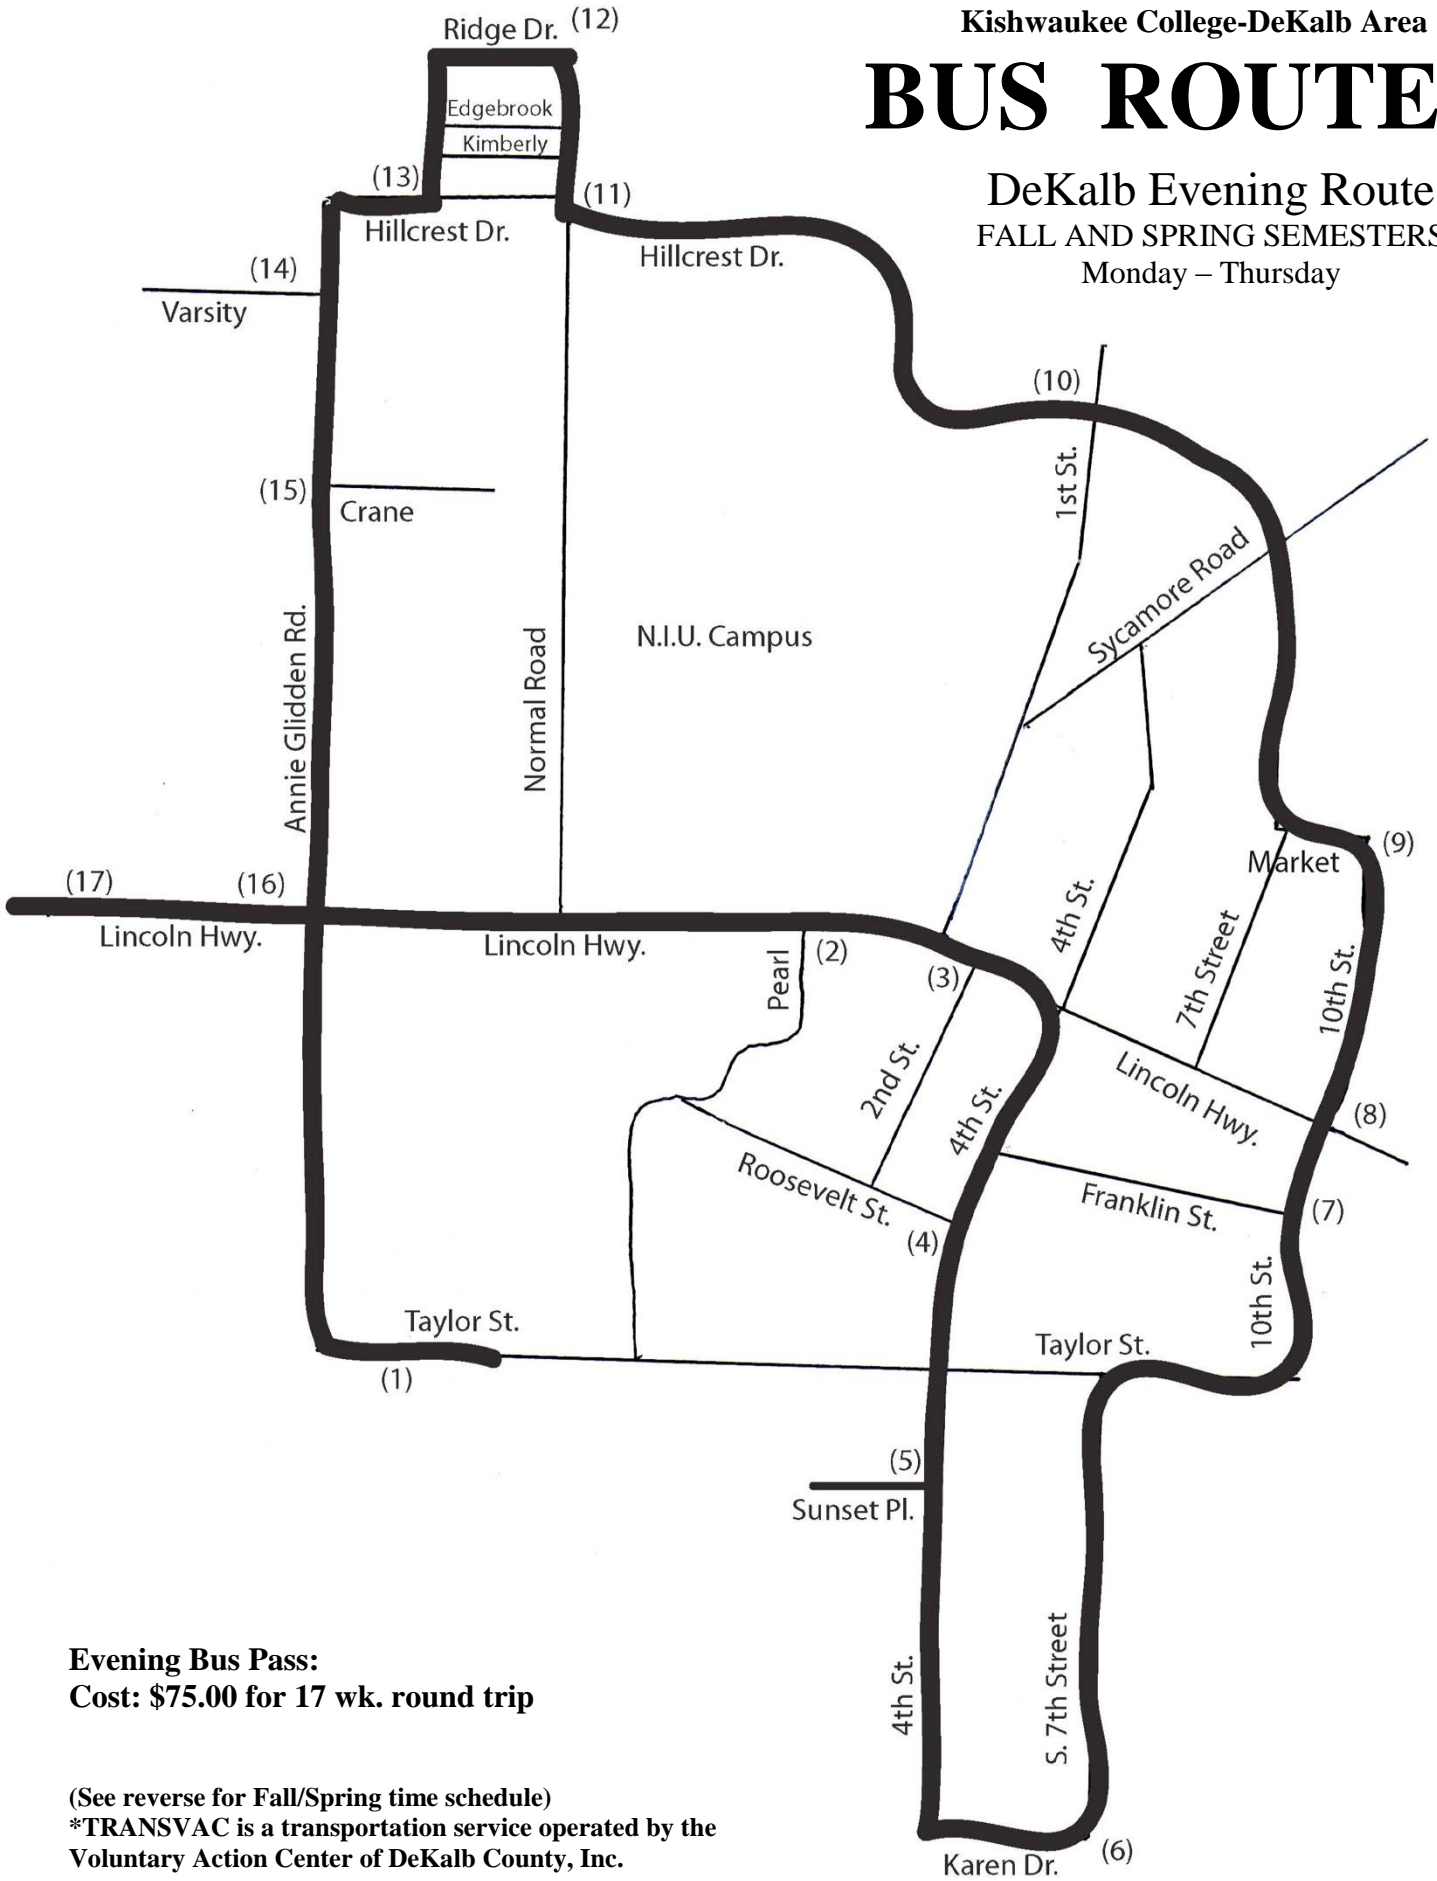

BUS ROUTE

DeKalb Evening Route
FALL AND SPRING SEMESTERS
Monday - Thursday

Evening Bus Pass:
Cost: \$75.00 for 17 wk. round trip

(See reverse for Fall/Spring time schedule)
*TRANSVAC is a transportation service operated by the
Voluntary Action Center of DeKalb County, Inc.

KISH PASS HOLDERS WILL BE ABLE TO RIDE THE SYCAMORE BLUE LINE OR THE DEKALB GREEN LINE FOR FREE! SIMPLY SHOW YOUR VALID KISH BUS PASS UPON ENTERING THE BUS.

Students are required to show bus pass along with a photo ID to the bus driver

Please plan to arrive at the bus stop ten minutes prior to posted times. Due to traffic/weather conditions the bus times are approximate.

Estimated Pick-up Times:

1. 5:00 p.m. - Taylor-Riverside Apts.
2. 5:03 p.m. - Lincoln Hwy. at Pearl St.
3. 5:06 p.m. - Lincoln Hwy. at 2nd St.
4. 5:08 p.m. - Roosevelt St. at 4th St.
5. 5:09 p.m. - 4th & Sunset Pl.
6. 5:11 p.m. - Karen Drive at S. 7th St.
7. 5:13 p.m. - Franklin St. at 10th St.
8. 5:15 p.m. - 10th St. at Lincoln Hwy.
9. 5:17 p.m. - 10th St. at Market
10. 5:20 p.m. - Hillcrest at 1st St.
11. 5:22 p.m. - Hillcrest at Normal
12. 5:24 p.m. - Ridge Drive
13. 5:25 p.m. - Hillcrest at Blackhawk (Cinema)
14. 5:27 p.m. - Annie Glidden at Varsity
15. 5:30 p.m. - Annie Glidden at Crane
16. 5:32 p.m. - Lincoln Hwy. at Annie Glidden (Popeyes Chicken)
17. 5:33 p.m. - Lincoln Hwy. at Gideon Ct. Apts.
18. 5:50 p.m. – Arrive at Kish

Buses return to DeKalb from the north entrance of the new Student Center and drops students off at the above stops.

Approximate times of departure
(Please plan on arriving ten minutes prior to posted times)