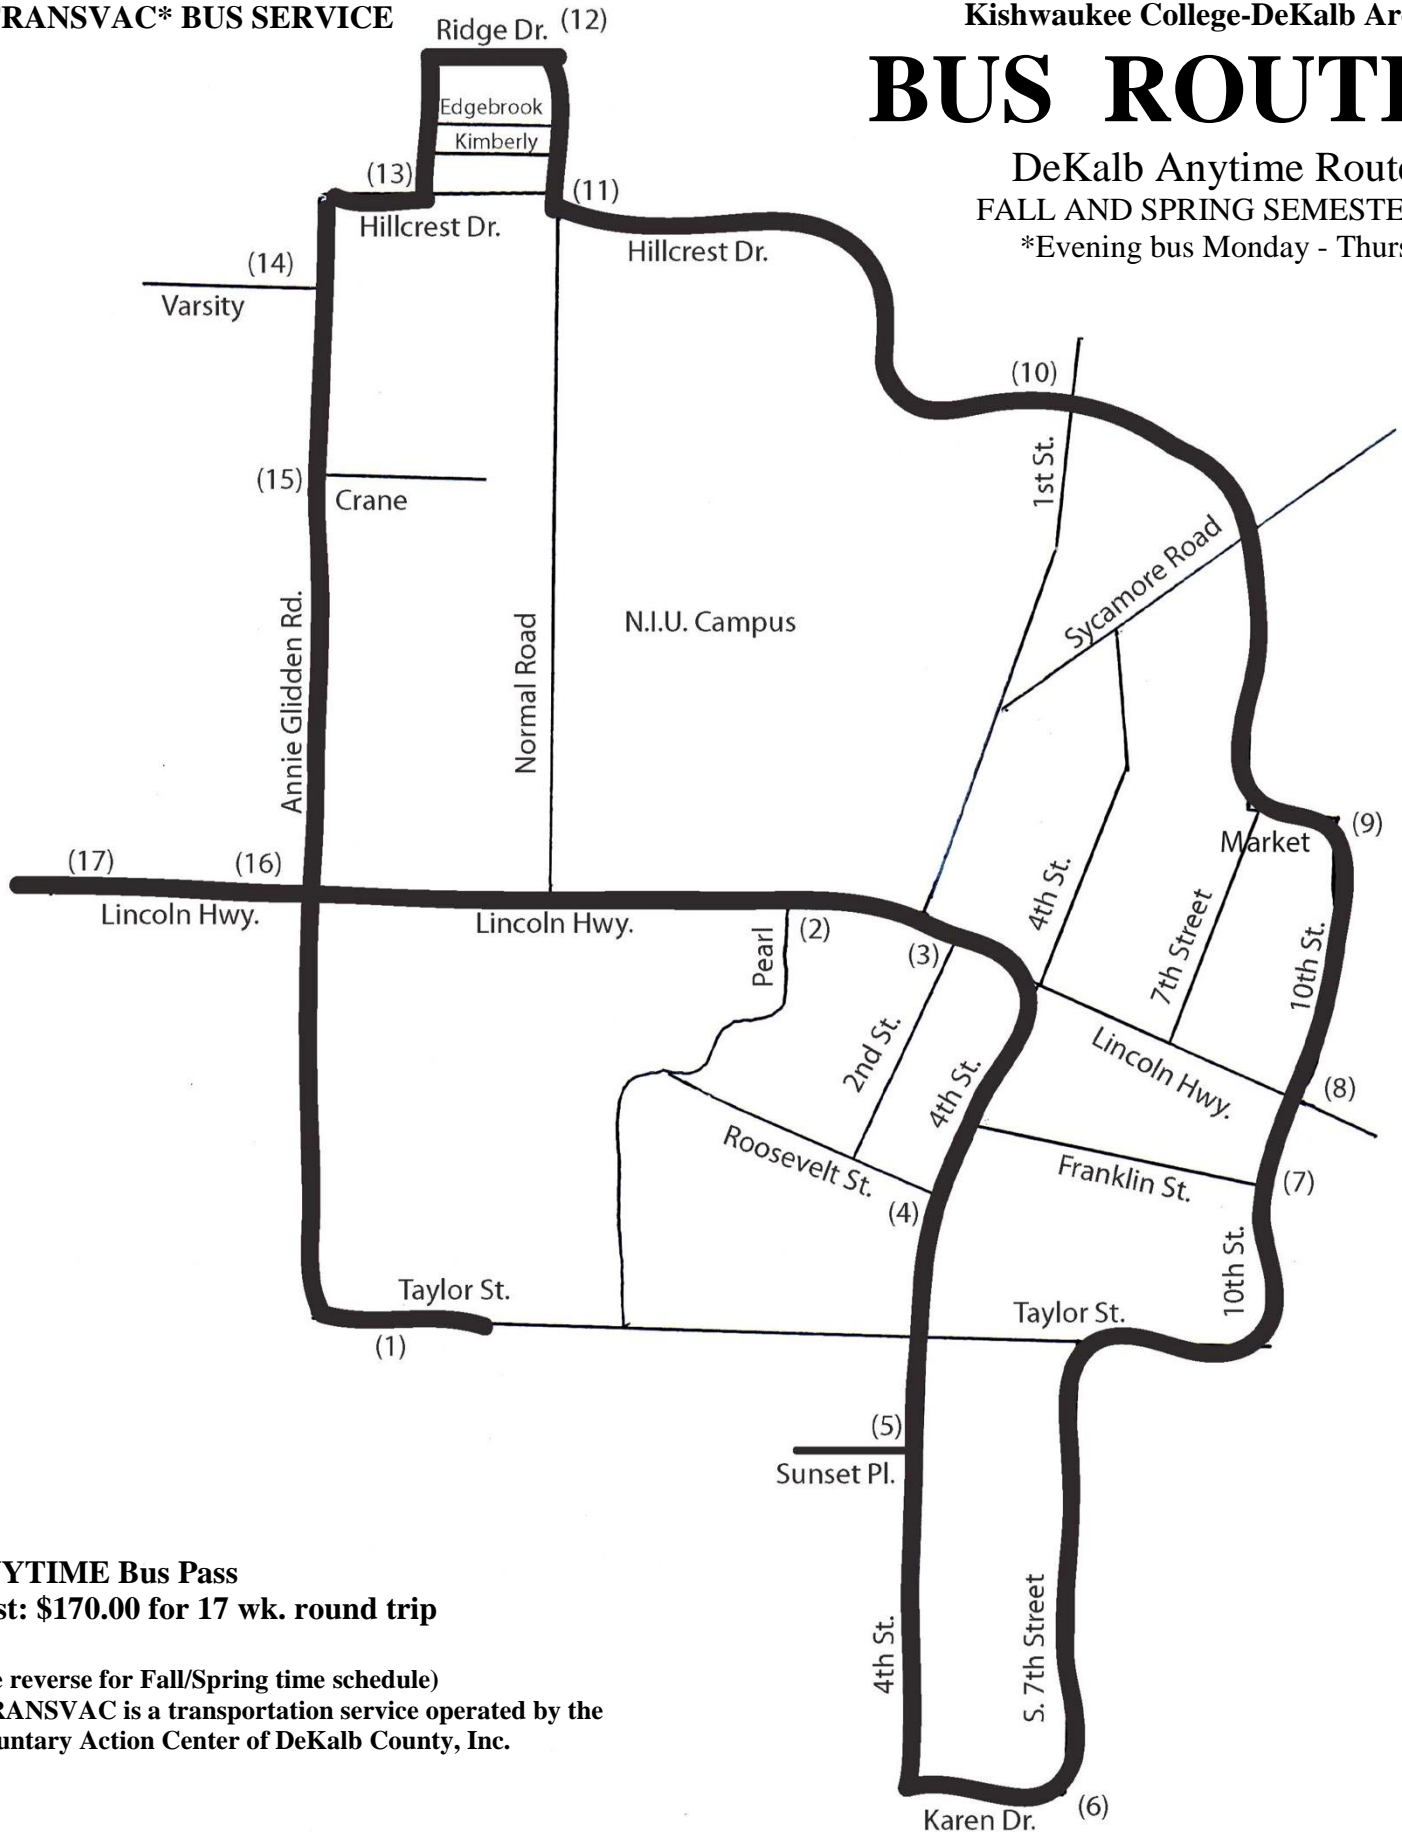

# BUS ROUTE

DeKalb Anytime Route  
FALL AND SPRING SEMESTERS  
\*Evening bus Monday - Thursday

**ANYTIME Bus Pass**  
Cost: \$170.00 for 17 wk. round trip

(See reverse for Fall/Spring time schedule)  
\*TRANSVAC is a transportation service operated by the  
Voluntary Action Center of DeKalb County, Inc.

## **Estimated Pick-up Times:**

1. Taylor-Riverside Apts. - 7:00am/8:00am/9:00am/10:00am/1:00pm/2:00pm/3:00pm/5:00pm
2. Lincoln Hwy. at Pearl St. - 7:03am/8:03am/9:03am/10:03am/1:03pm/2:03pm/3:03pm/5:03pm
3. Lincoln Hwy. at 2nd St. - 7:06am/8:06am/9:06am/10:06am/1:06pm/2:06pm/3:06pm/5:06pm
4. Roosevelt St. at 4th St. - 7:08am/8:08am/9:08am/10:08am/1:08pm/2:08pm/3:08pm/5:08pm
5. 4th & Sunset Pl. - 7:09am/8:09am/9:09am/10:09am/1:09pm/2:09pm/3:09pm/5:09pm
6. Karen Drive at S. 7th St. - 7:11am/8:11am/9:11am/10:11am/1:11pm/2:11pm/3:11pm/5:11pm
7. Franklin St. at 10th St. - 7:13am/8:13am/9:13am/10:13am/1:13pm/2:13pm/3:13pm/5:13pm
8. 10th St. at Lincoln Hwy. - 7:15am/8:15am/9:15am/10:15am/1:15pm/2:15pm/3:15pm/5:15pm
9. 10th St. at Market - 7:17am/8:17am/9:17am/10:17am/1:17pm/2:17pm/3:17pm/5:17pm
10. Hillcrest at 1st St. - 7:20am/8:20am/9:20am/10:20am/1:20pm/2:20pm/3:20pm/5:20pm
11. Hillcrest at Normal - 7:22am/8:22am/9:22am/10:22am/1:22pm/2:22pm/3:22pm/5:22pm
12. Ridge Drive - 7:24am/8:24am/9:24am/10:24am/1:24pm/2:24pm/3:24pm/5:24pm
13. Hillcrest at Blackhawk (Cinema) - 7:25am/8:25am/9:25am/10:25am/1:25pm/2:25pm/3:25pm/5:25pm
14. Annie Glidden at Varsity - 7:27am/8:27am/9:27am/10:27am/1:27pm/2:27pm/3:27pm/5:27pm
15. Annie Glidden at Crane - 7:30am/8:30am/9:30am/10:30am/1:30pm/2:30pm/3:30pm/5:30pm
16. Lincoln Hwy. at Annie Glidden (Popeyes Chicken) - 7:32am/8:32am/9:32am/10:32am/1:32pm/2:32pm/3:32pm/5:32pm
17. Lincoln Hwy. at Gideon Ct. Apts. - 7:33am/8:33am/9:33am/10:33am/1:33pm/2:33pm/3:33pm/5:33pm
18. Arrive at Kish – Approximately 7:50am/8:50am/9:50am/10:50am/1:50pm/2:50pm/3:50pm/5:50pm